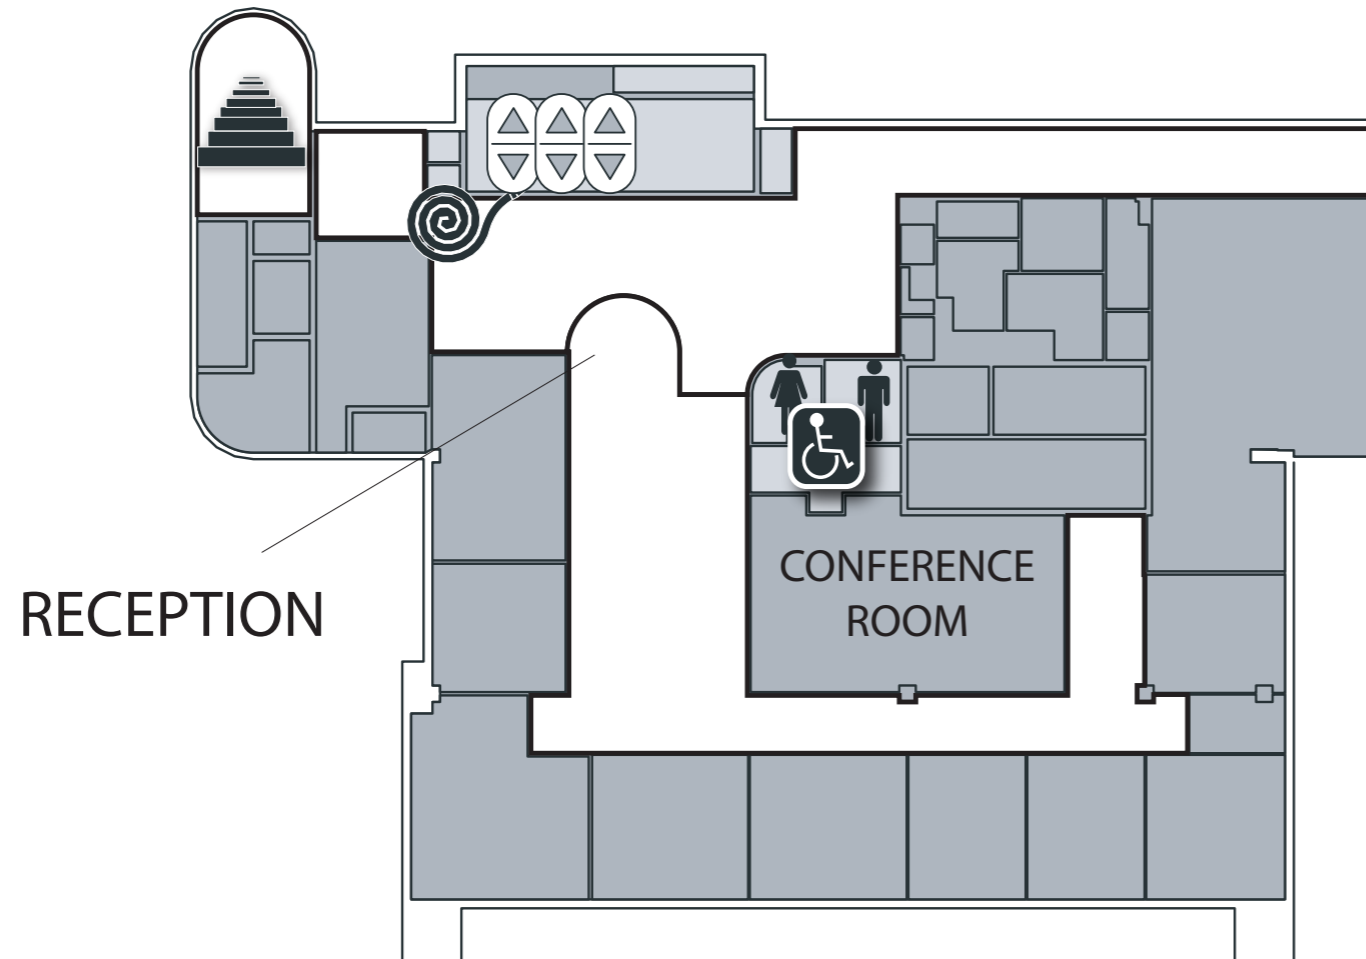

LEVEL SEVEN

25 ABERDEEN ST PERTH

MUSEUM STREET

RECEPTION

CONFERENCE ROOM

FRANCIS STREET

- Bathroom Facilities
- Canteen
- Disability Access
- Stairs, Lifts
- First Aid
- Escape Door
- Public Phone
- Fire Equipment
- Student Access Areas
- Administrative Rooms