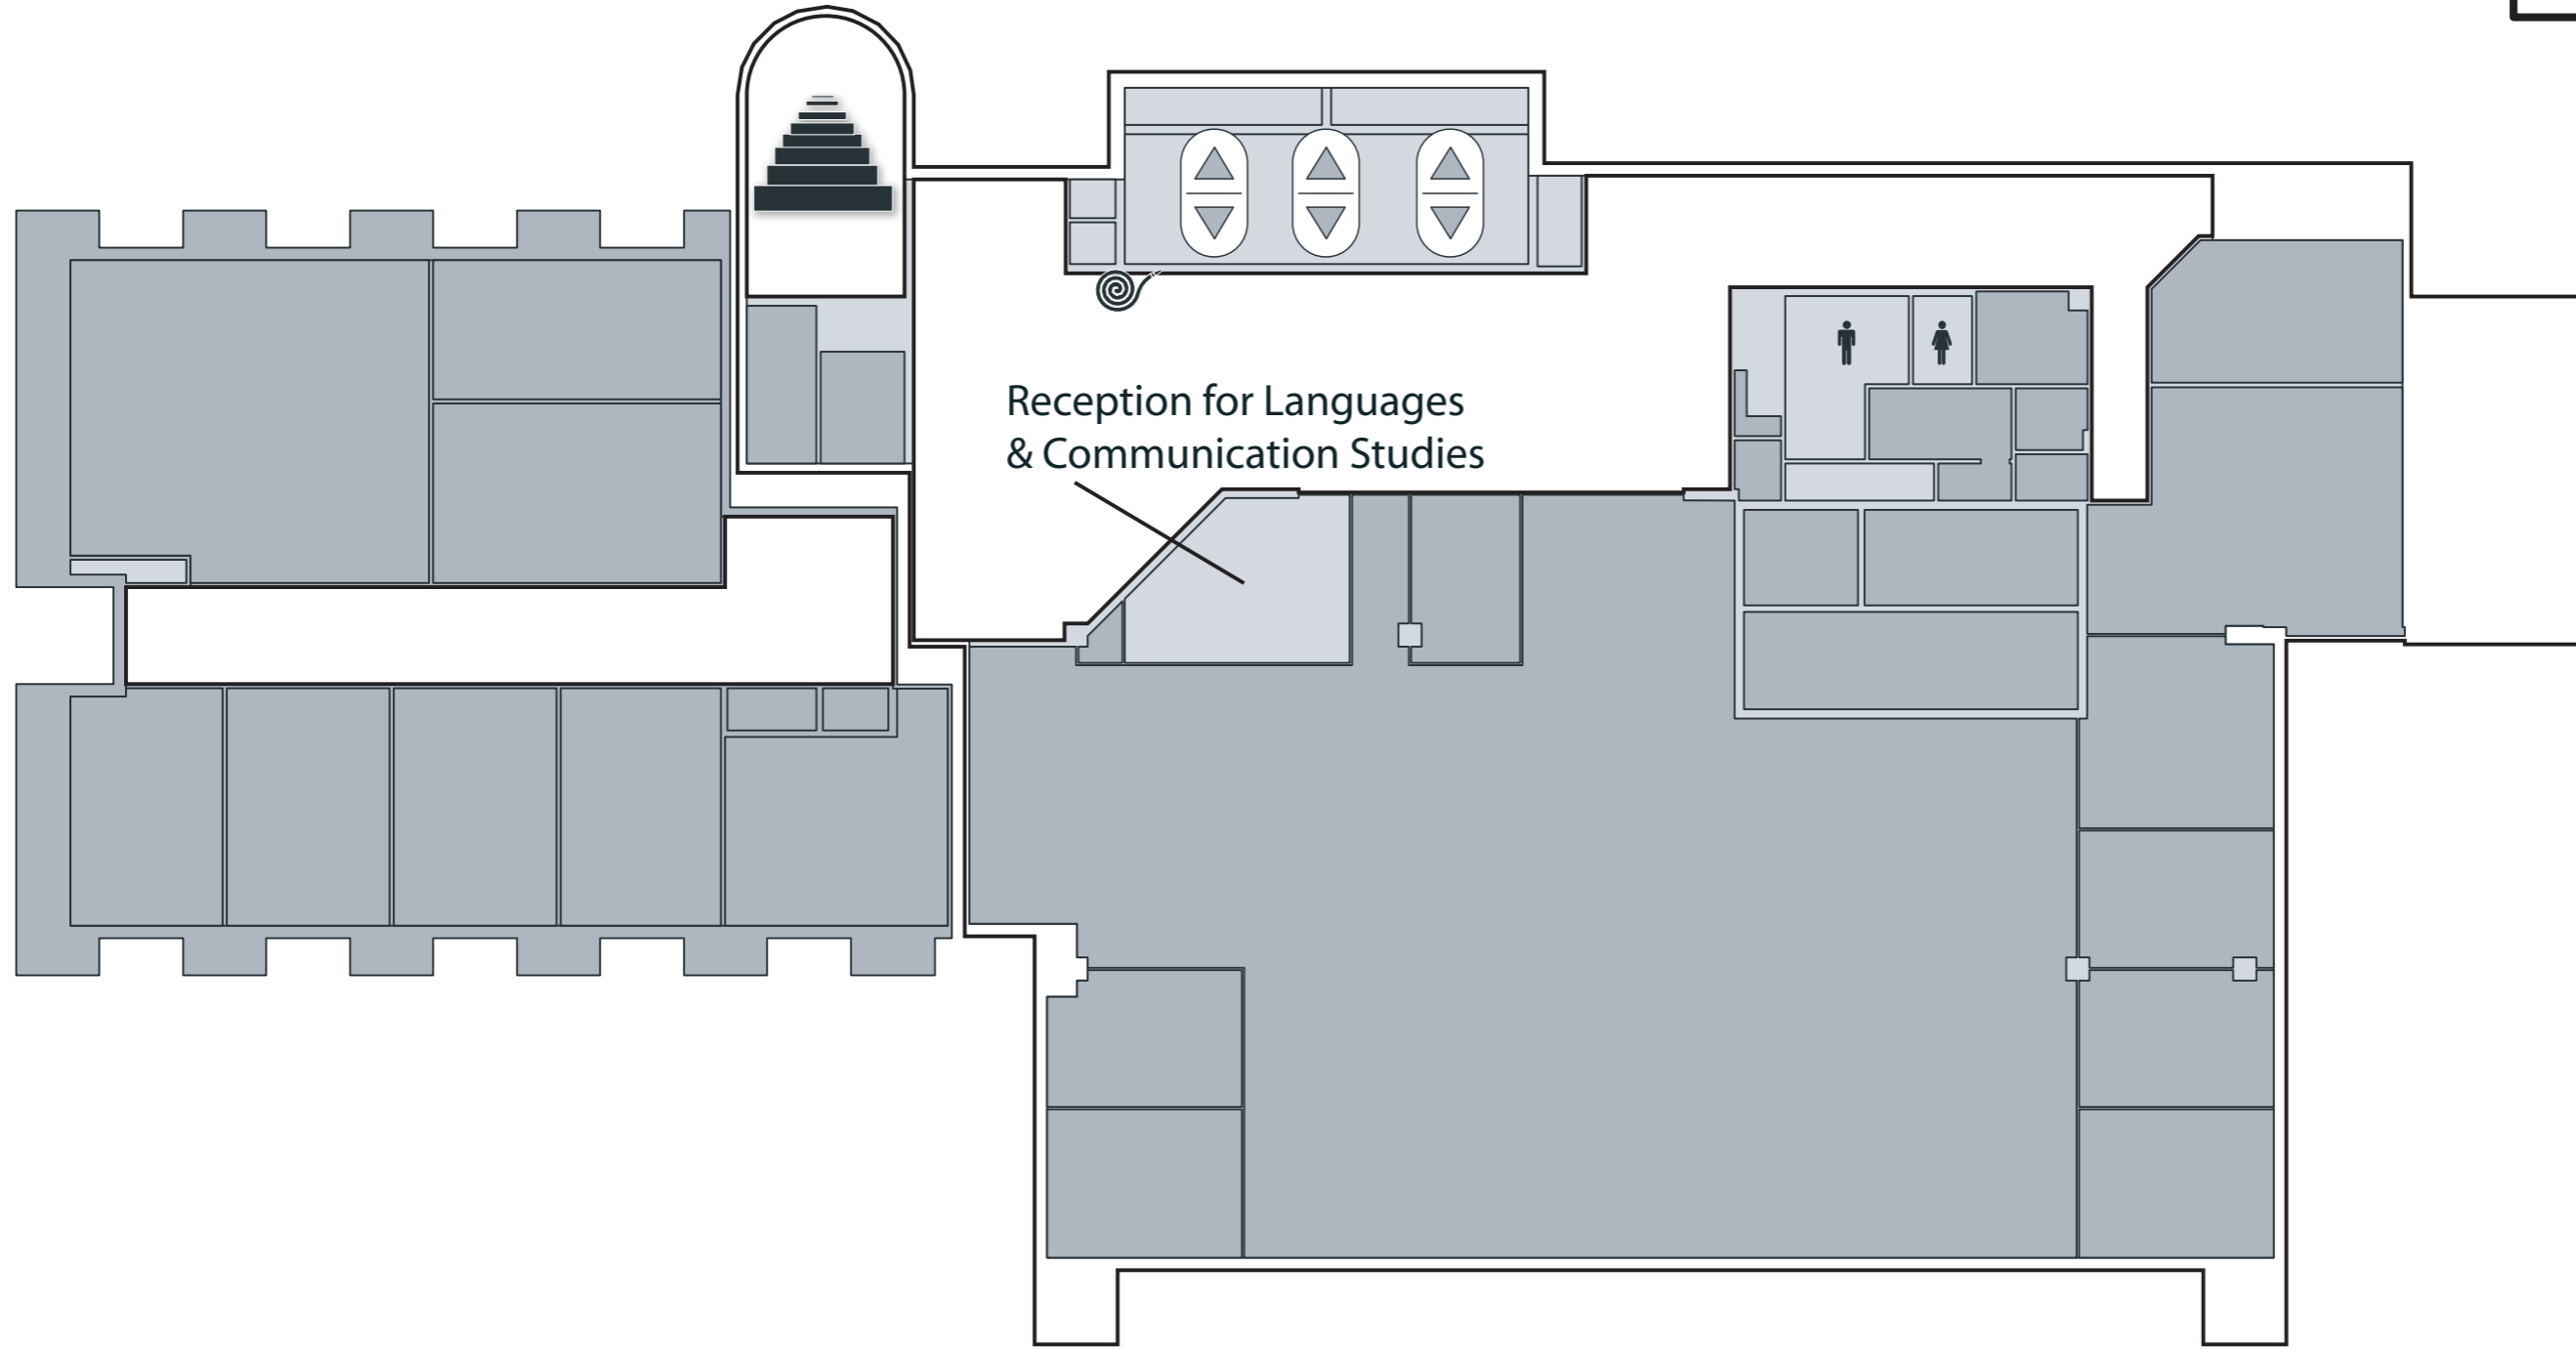

ABERDEEN STREET

LEVEL SIX

25 ABERDEEN ST PERTH

Reception for Languages & Communication Studies

MUSEUM STREET

FRANCIS STREET

- Bathroom Facilities* 
- Canteen* 
- Disability Access* 
- Stairs, Lifts* 
- First Aid* 
- Escape Door* 
- Public Phone* 
- Fire Equipment* 
- Student Access Areas*
- Administrative Rooms*