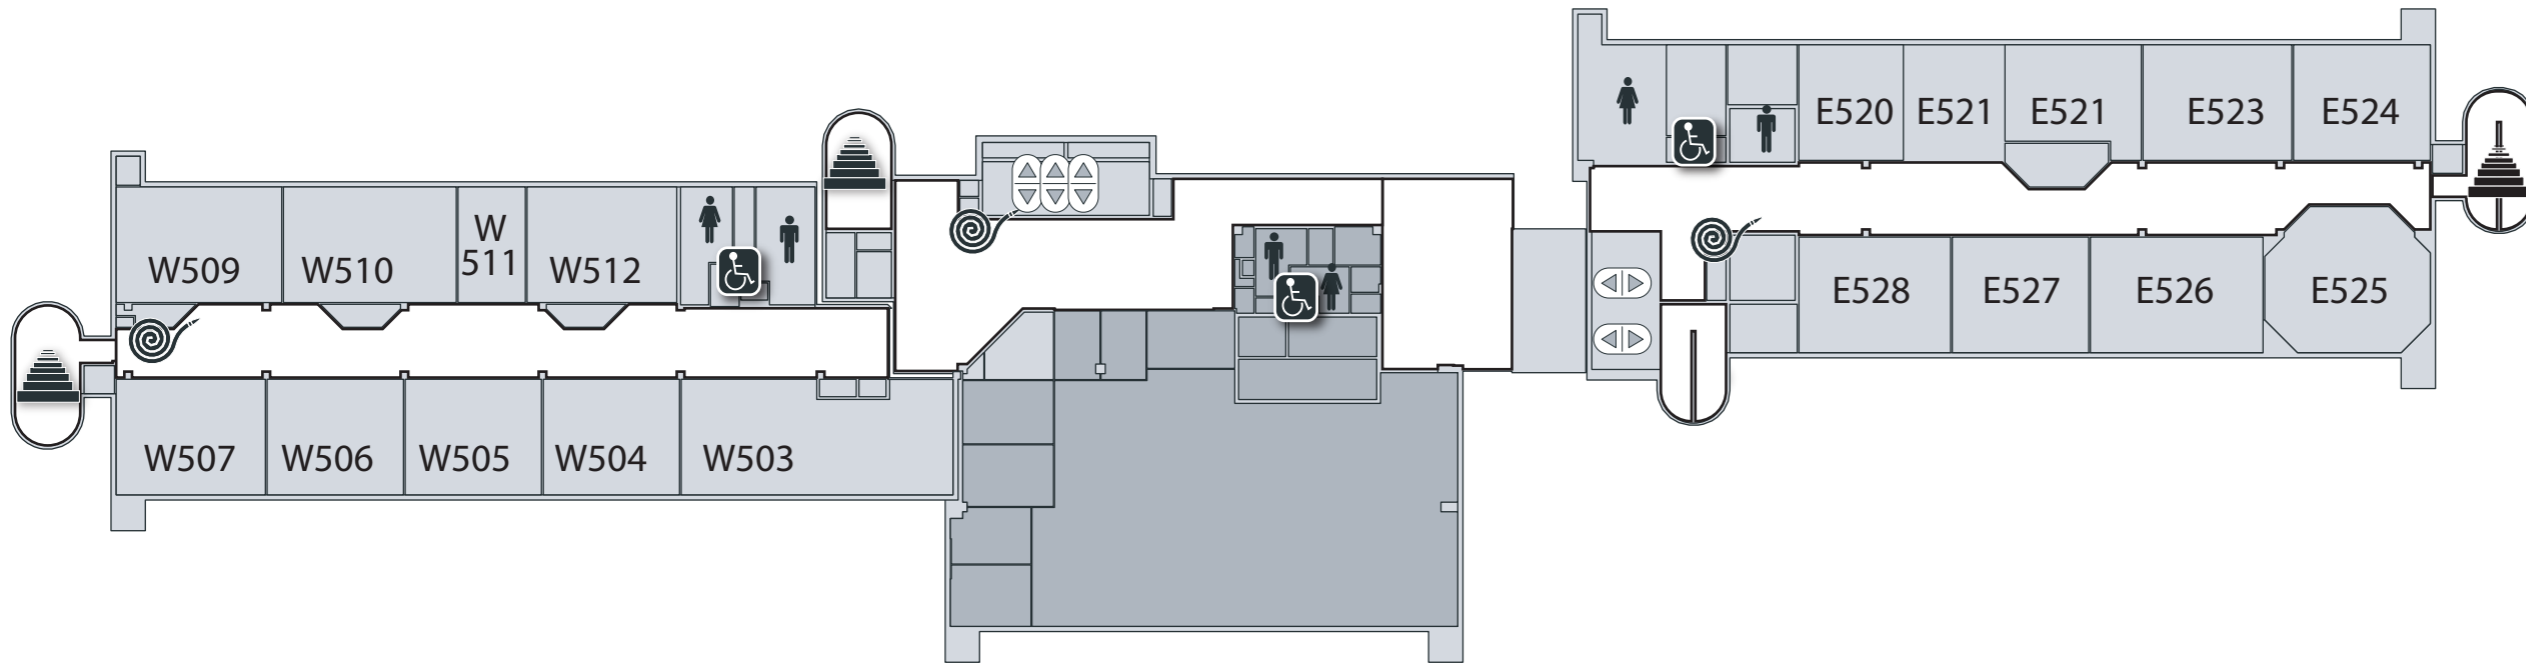

LEVEL FIVE

25 ABERDEEN ST PERTH

ABERDEEN STREET

MUSEUM STREET

FRANCIS STREET

Bathroom Facilities

Canteen

Disability Access

Stairs, Lifts

First Aid

Escape Door

Public Phone

Fire Equipment

Student Access Areas

Administrative Rooms