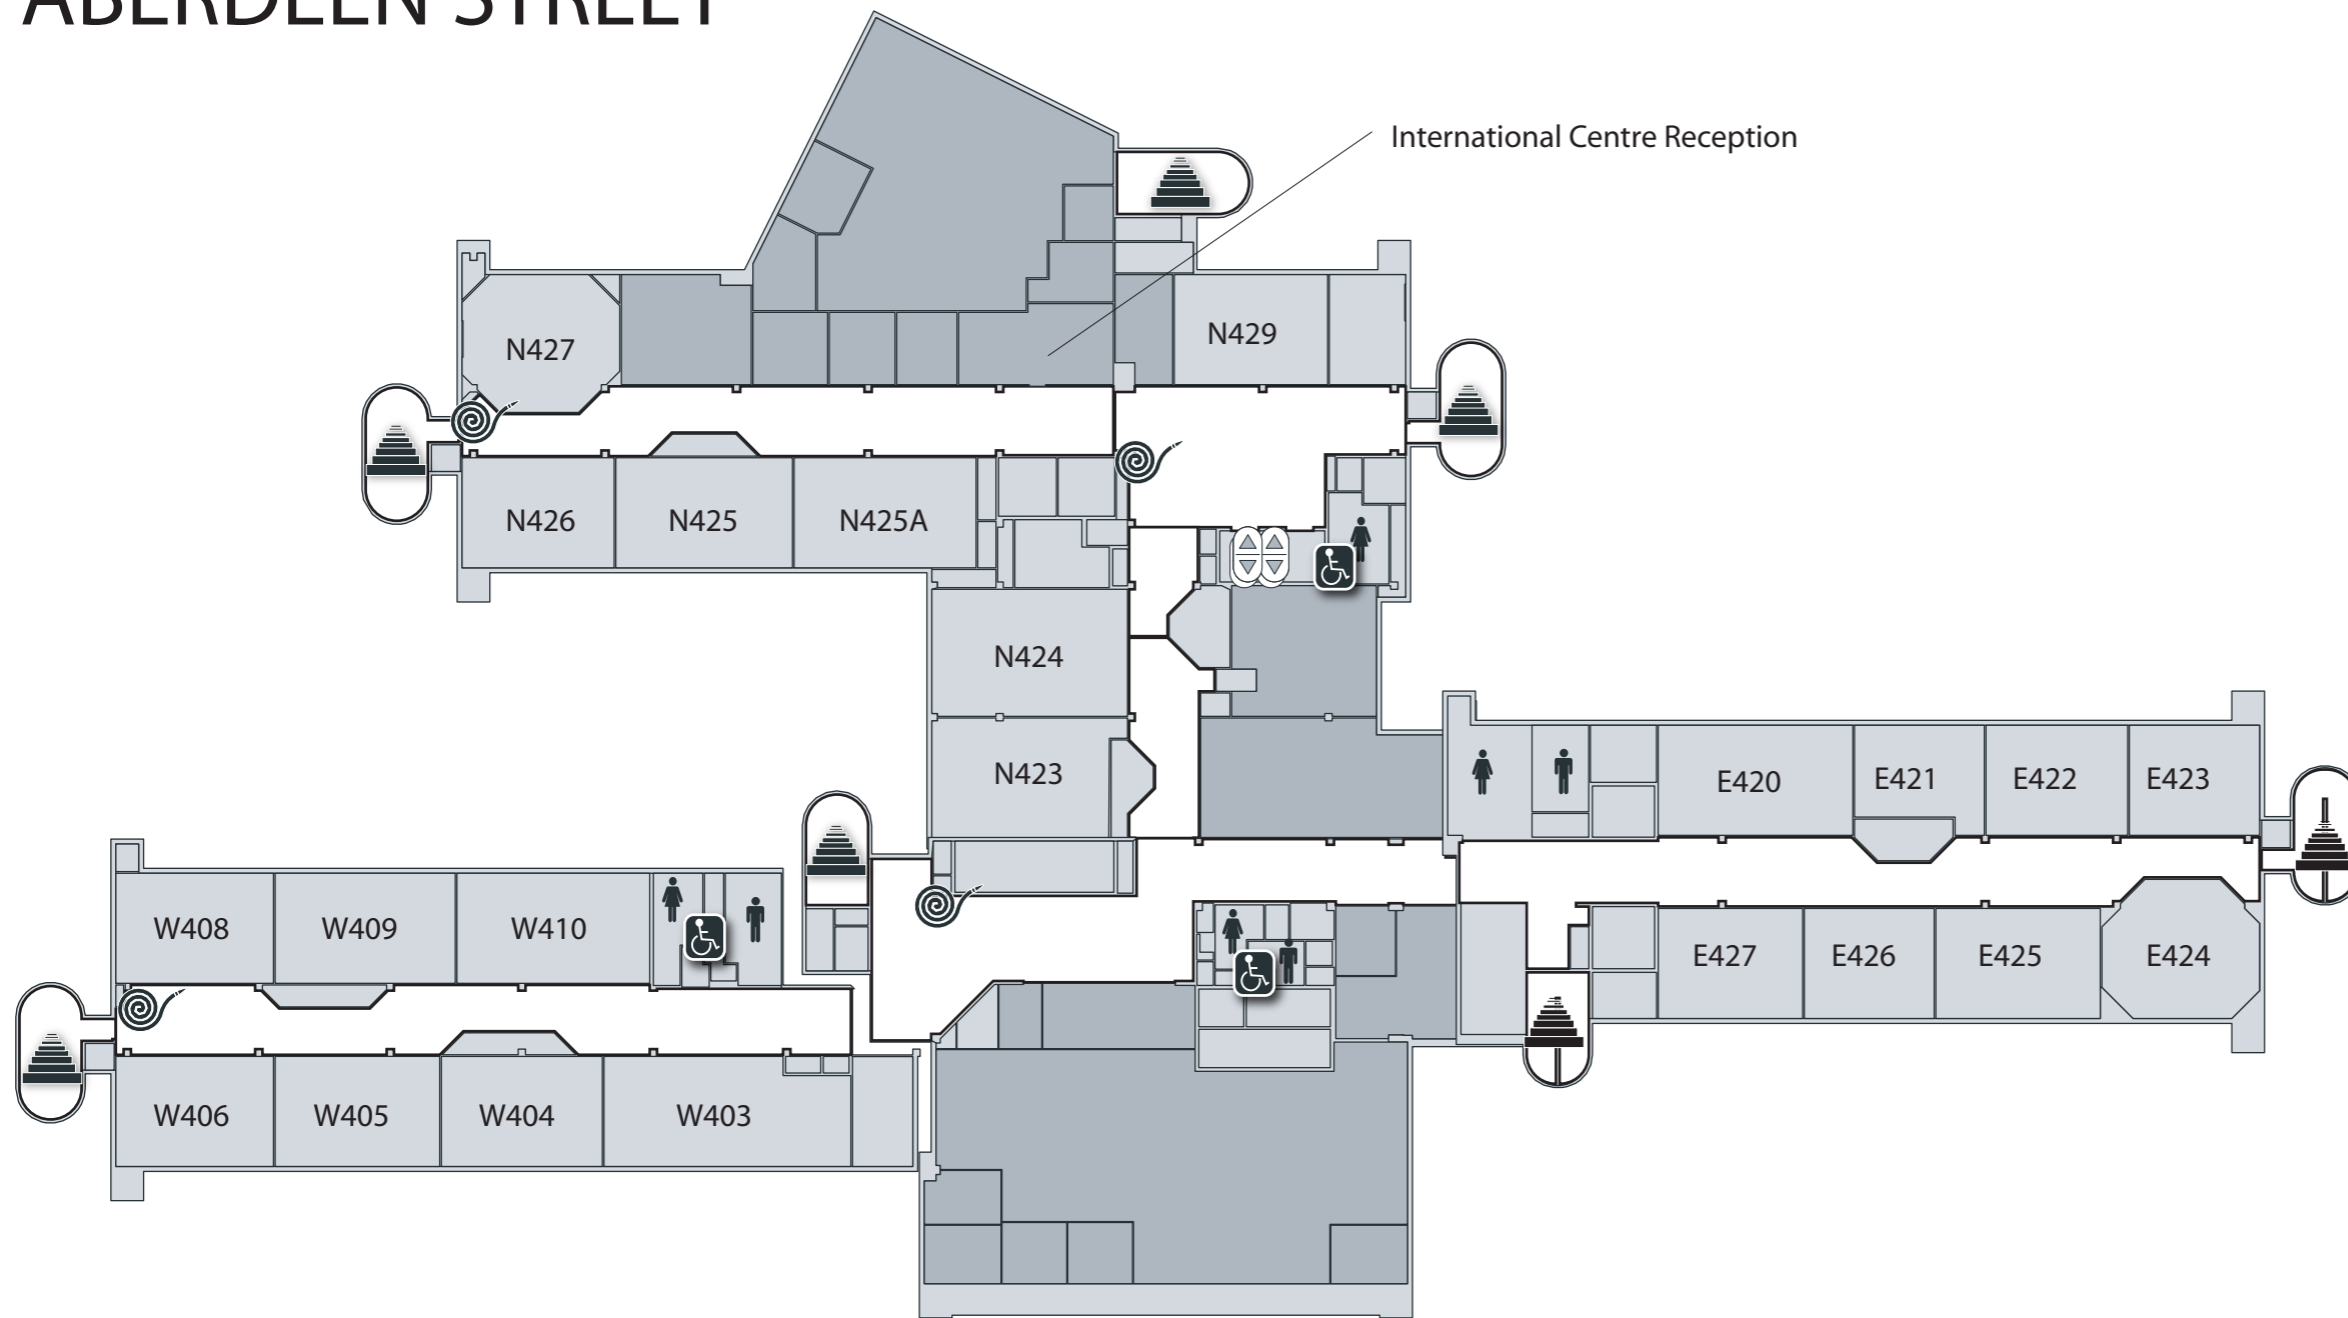

# ABERDEEN STREET

# LEVEL FOUR

25 ABERDEEN ST PERTH

MUSEUM STREET

# FRANCIS STREET

- Bathroom Facilities
- Canteen
- Disability Access
- Stairs, Lifts
- First Aid
- Escape Door
- Public Phone
- Fire Equipment
- Student Access Areas
- Administrative Rooms