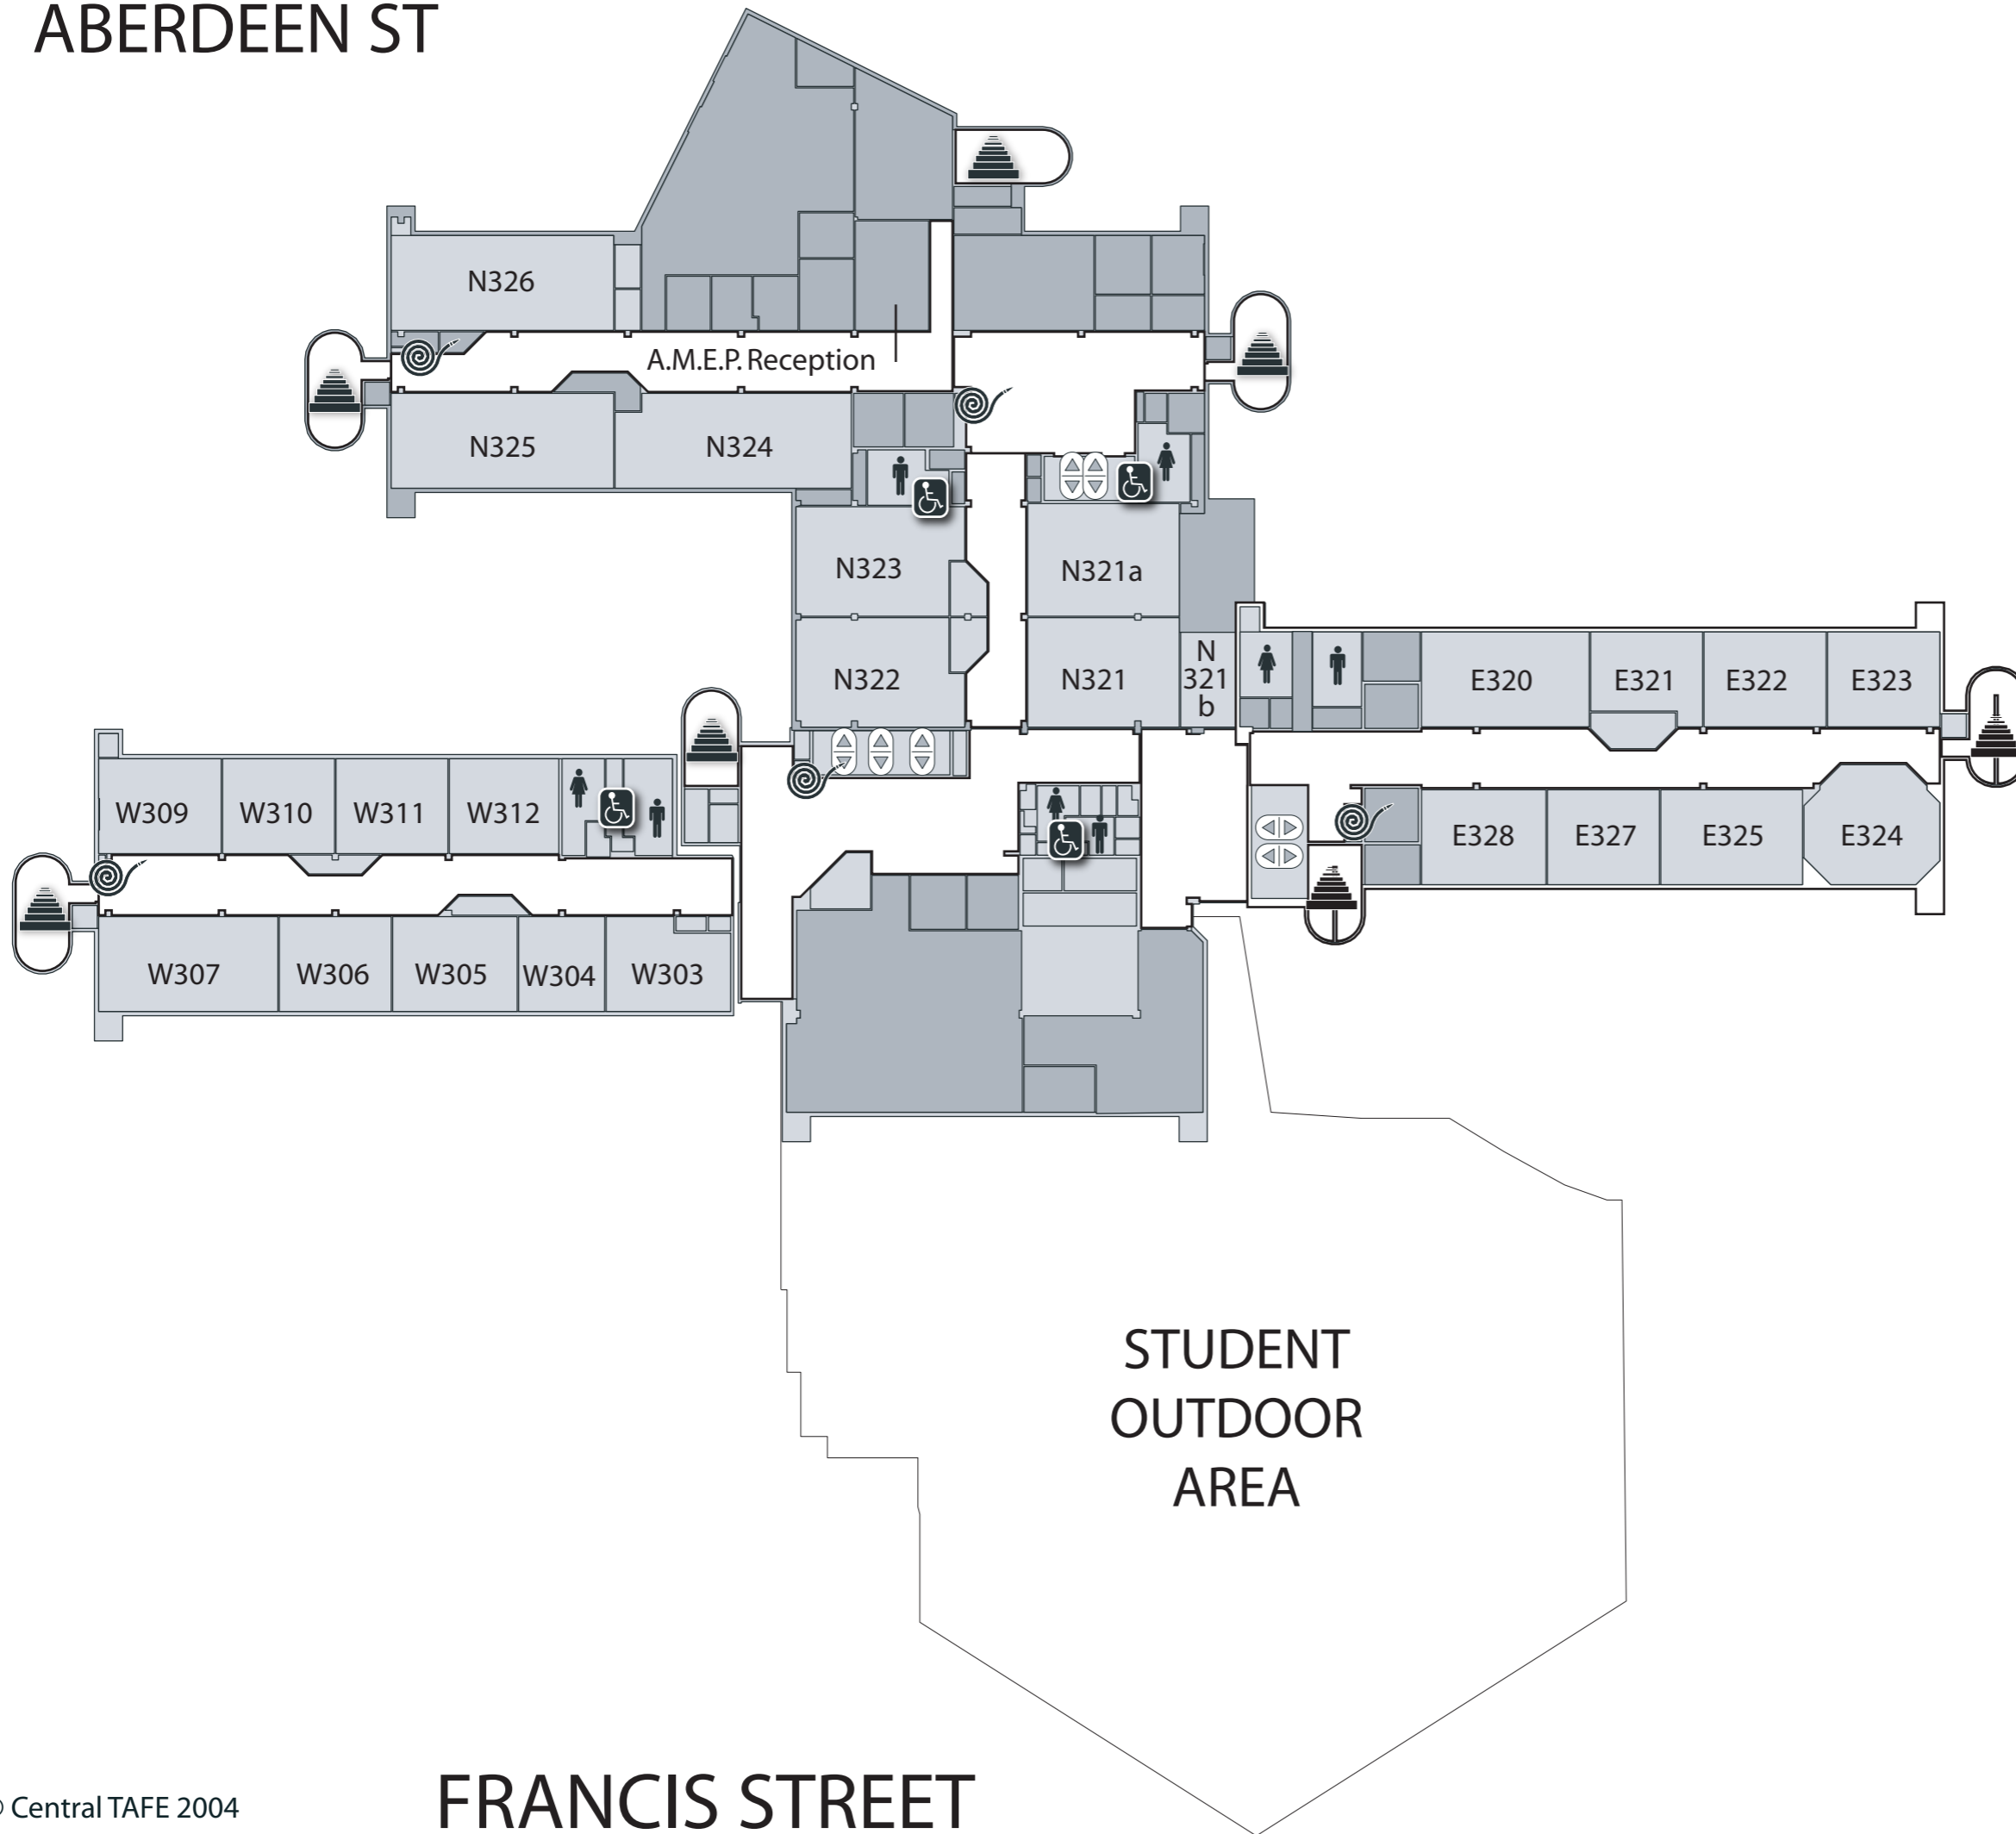

ABERDEEN ST

LEVEL THREE

25 ABERDEEN ST PERTH

MUSEUM STREET

- Bathroom Facilities
- Canteen
- Disability Access
- Stairs, Lifts
- First Aid
- Escape Door
- Public Phone
- Fire Equipment
- Student Access Areas
- Administrative Rooms

FRANCIS STREET