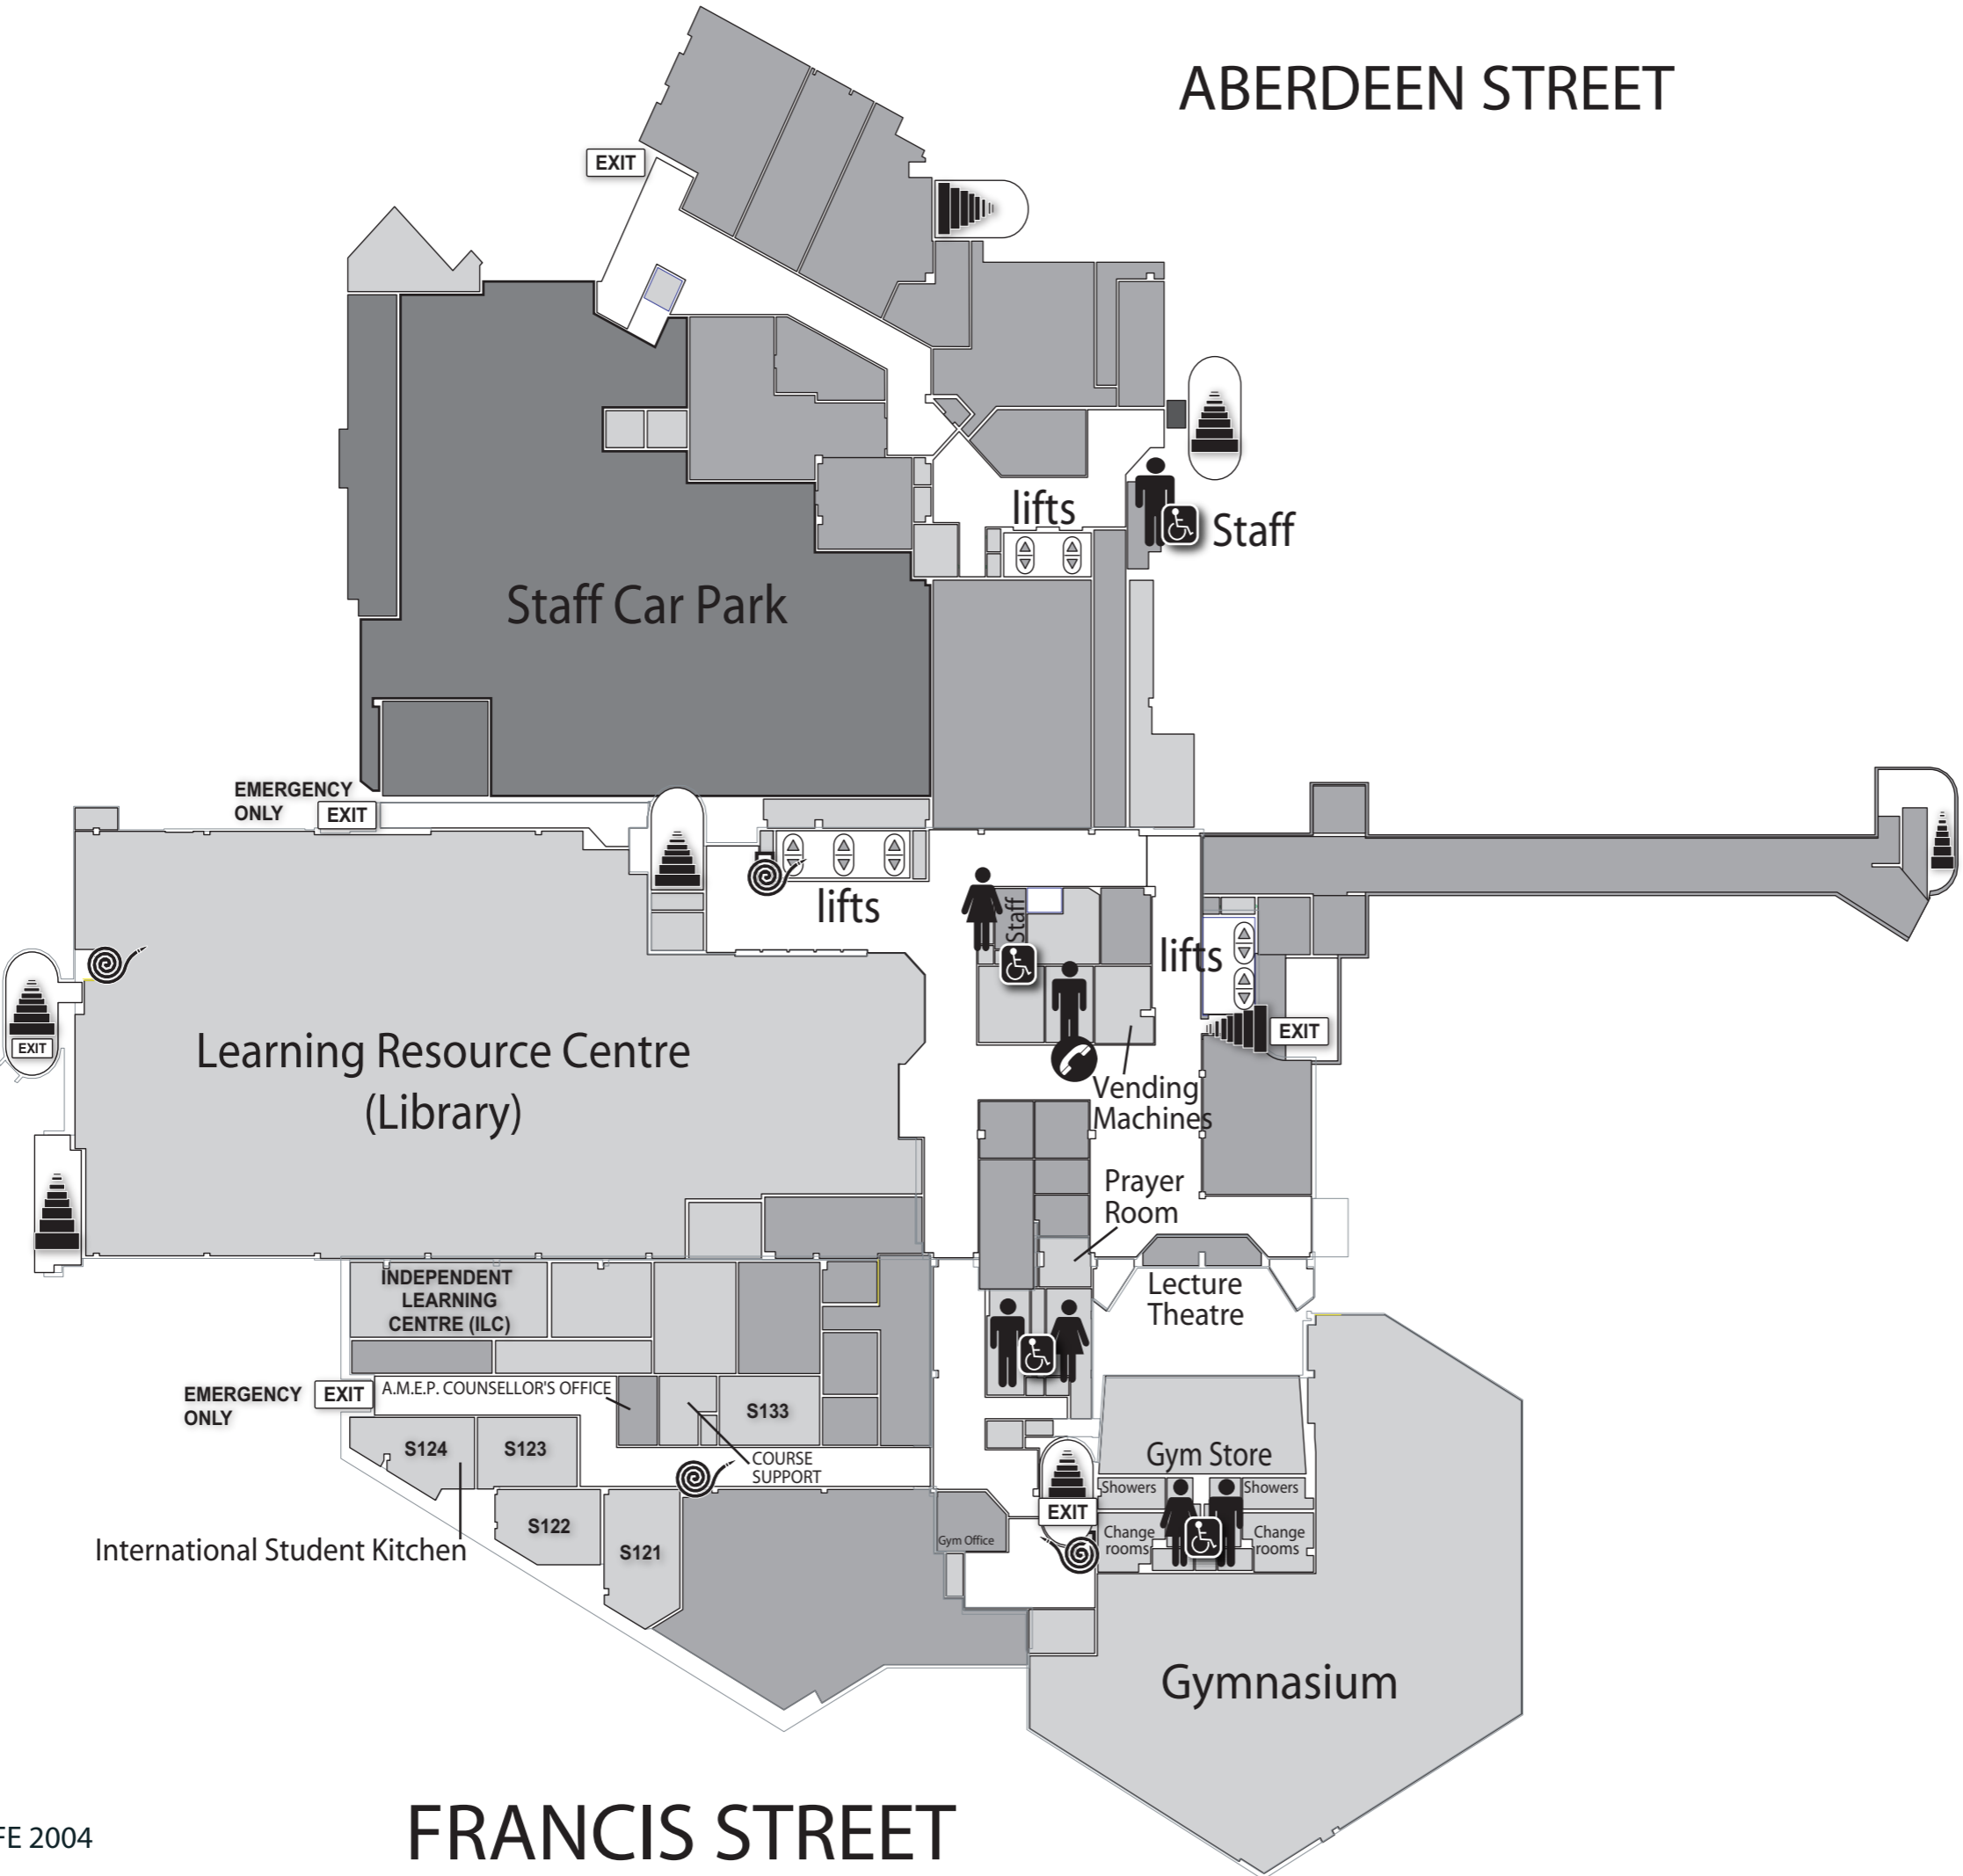

ABERDEEN STREET

# LEVEL ONE

25 ABERDEEN ST PERTH

MUSEUM STREET

FRANCIS STREET

- Bathroom Facilities 
- Disability Cubicles 
- Stairs, Lifts 
- First Aid 
- Escape Door 
- Public Phone 
- Fire Equipment 
- Student Access Areas
- Administrative Rooms