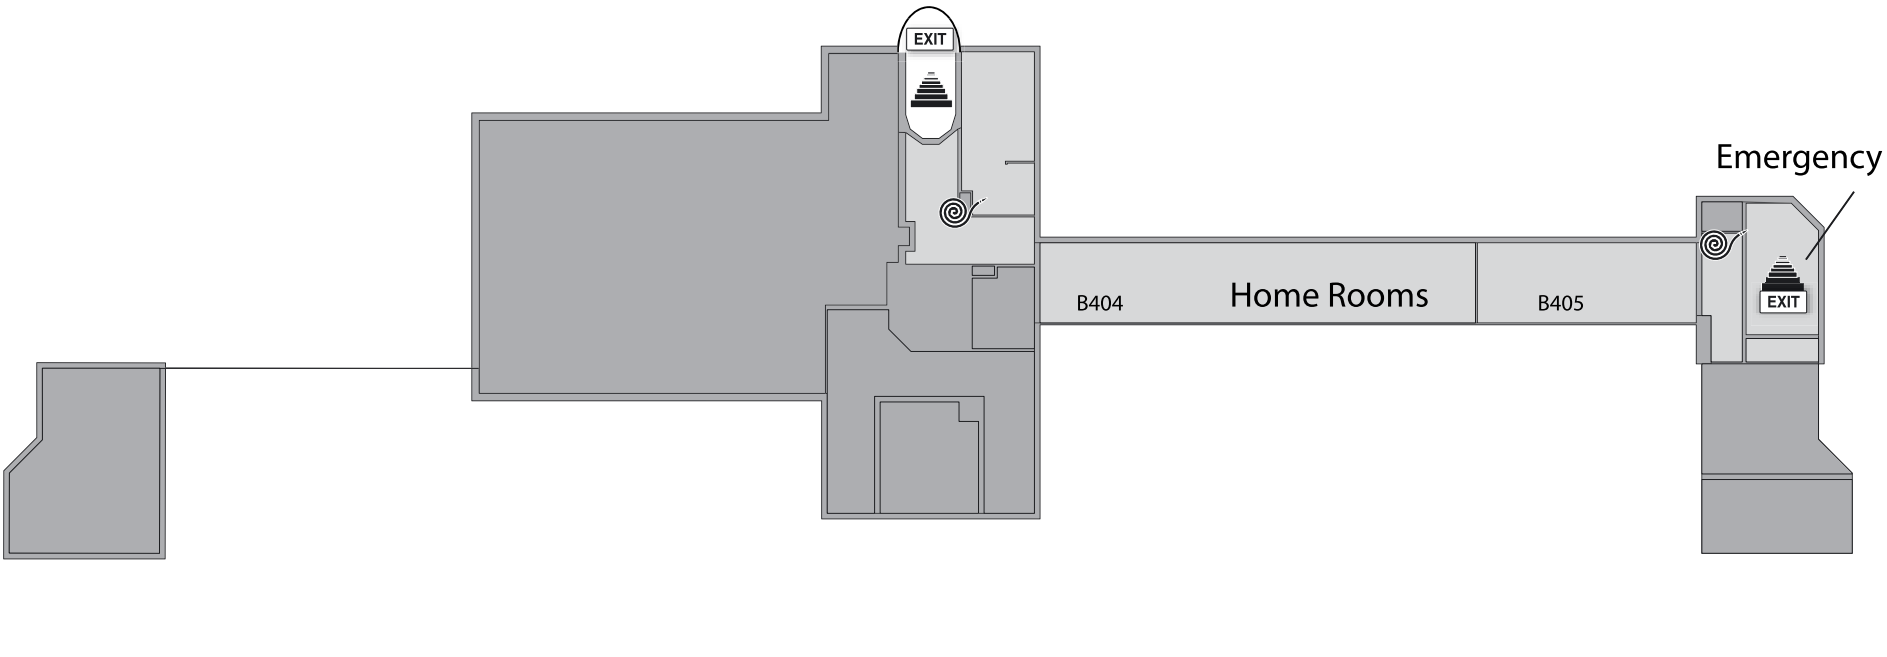

ABERDEEN ST

LEVEL FOUR

19 ABERDEEN ST PERTH

- Bathroom Facilities 
- Canteen 
- Disability Access 
- Stairs, Lifts 
- First Aid 
- Escape Door 
- Public Phone 
- Fire Equipment 
- Student Access Areas
- Administrative Rooms