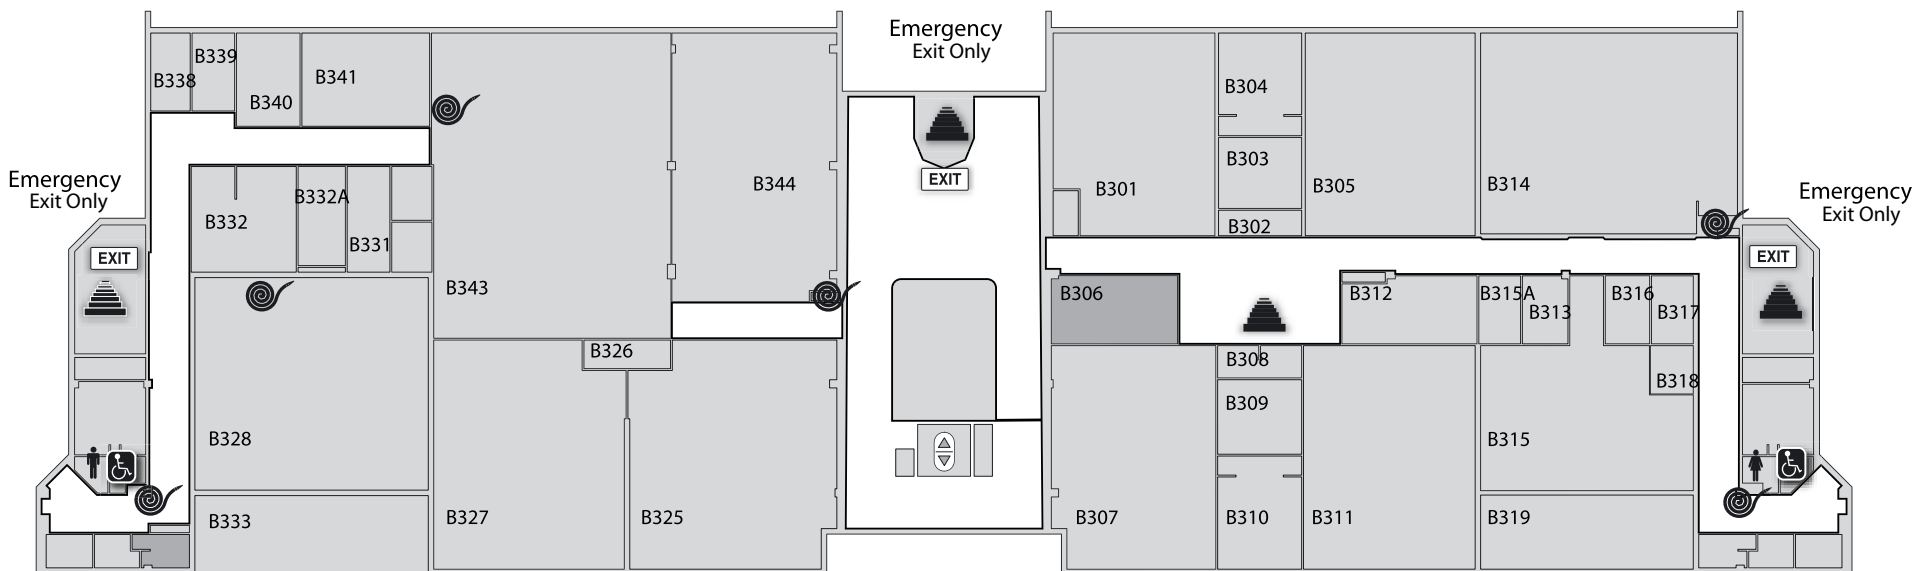

LEVEL THREE

19 ABERDEEN ST PERTH

ABERDEEN ST

BEAUFORT STREET

- Bathroom Facilities
- Canteen
- Disability Access
- Stairs, Lifts
- First Aid
- Escape Door
- Public Phone
- Fire Equipment
- Student Access Areas
- Administrative Rooms