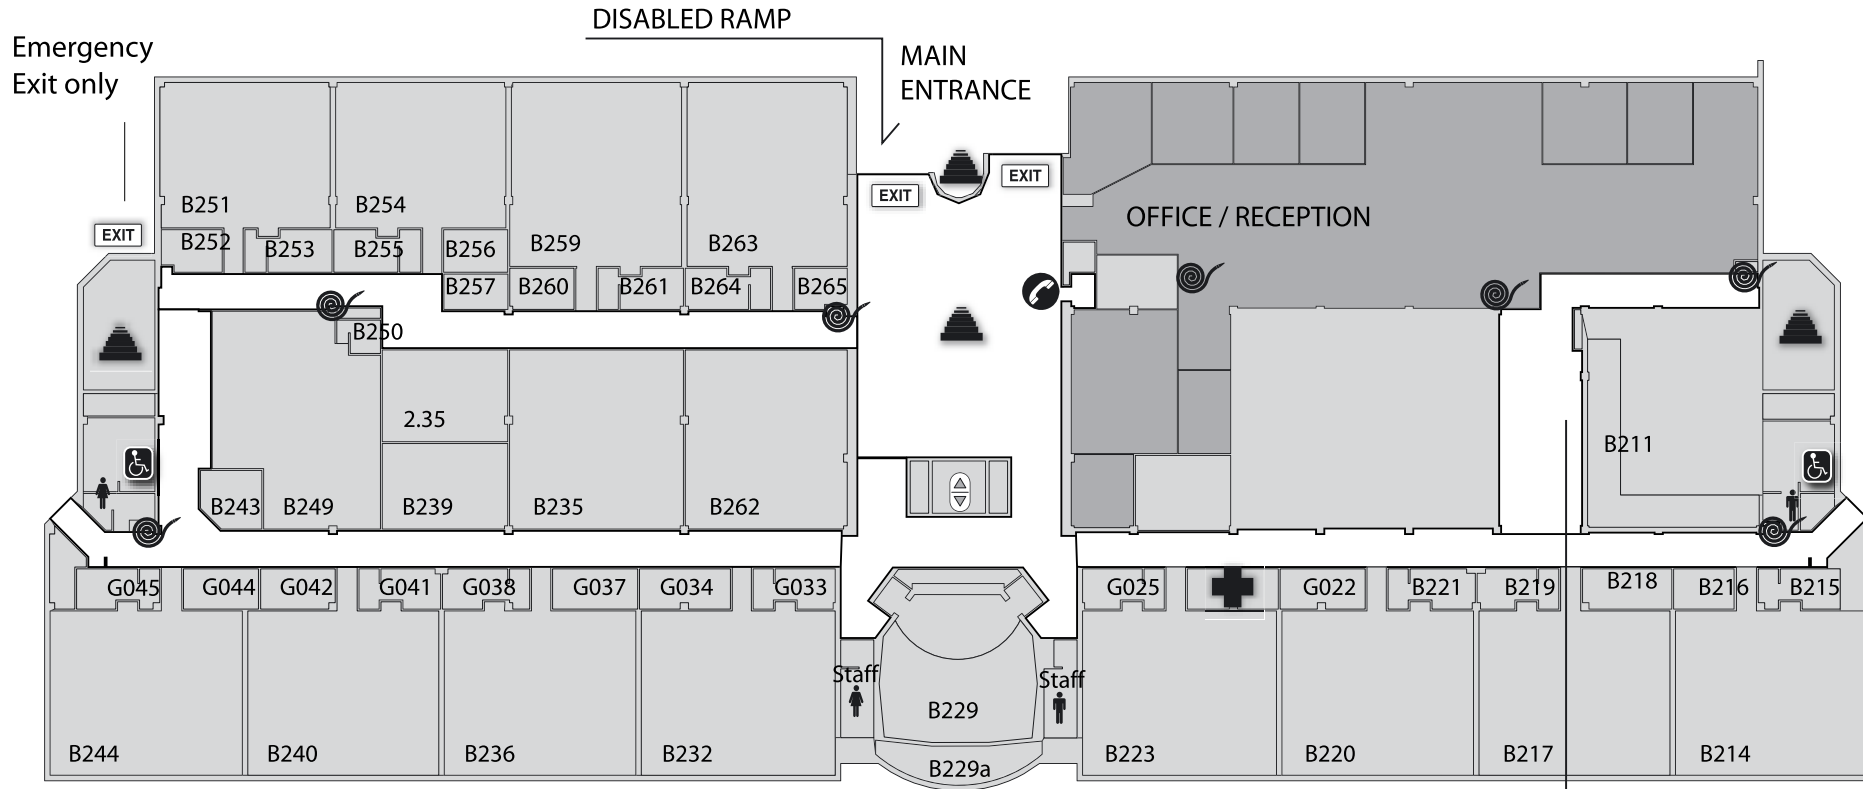

# LEVEL TWO

19 ABERDEEN ST PERTH

## ABERDEEN ST

BEAUFORT STREET

- Bathroom Facilities
- Canteen
- Disability Access
- Stairs, Lifts
- First Aid
- Escape Door
- Public Phone
- Fire Equipment
- Student Access Areas
- Administrative Rooms