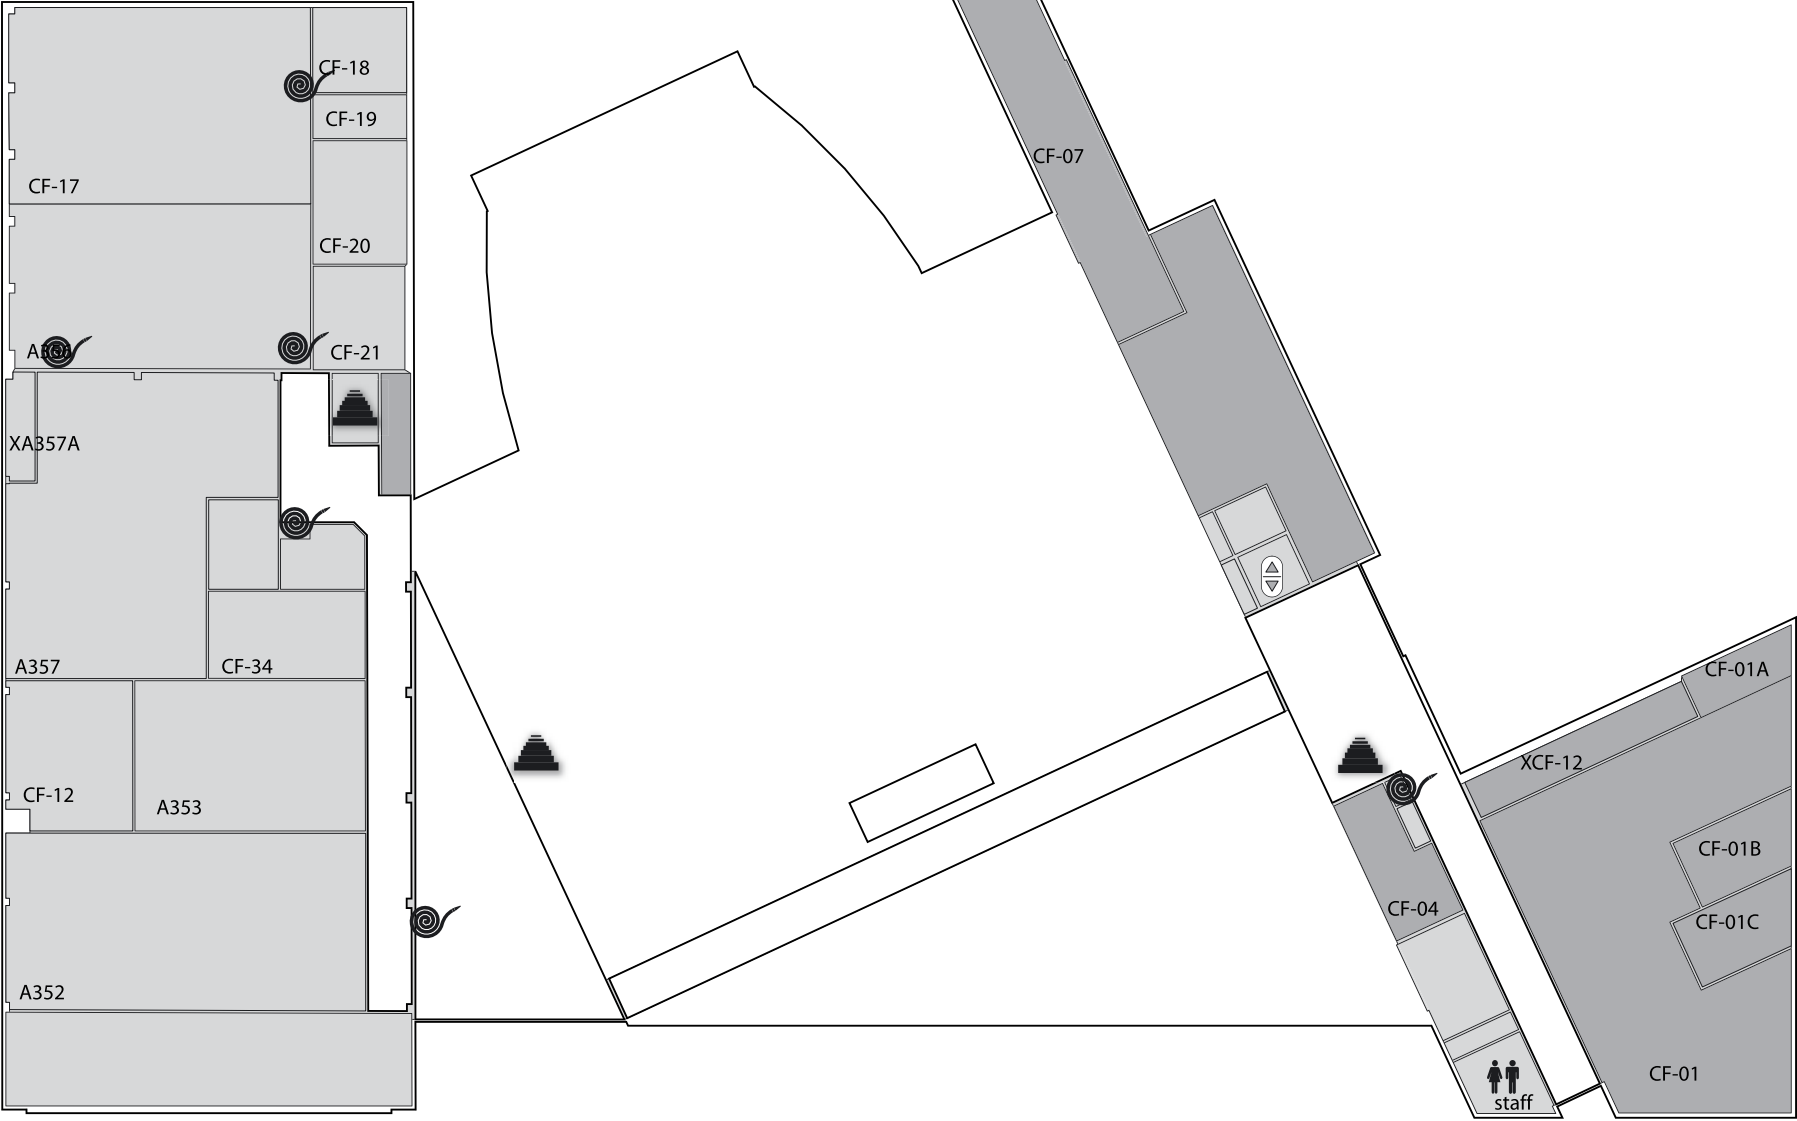

NEWCASTLE ST

LEVEL THREE

12 ABERDEEN ST PERTH

BEAUFORT STREET

ABERDEEN ST

- Bathroom Facilities 
- Canteen 
- Disability Access 
- Stairs, Lifts 
- First Aid 
- Escape Door 
- Public Phone 
- Fire Equipment 
- Student Access Areas 
- Administrative Rooms 