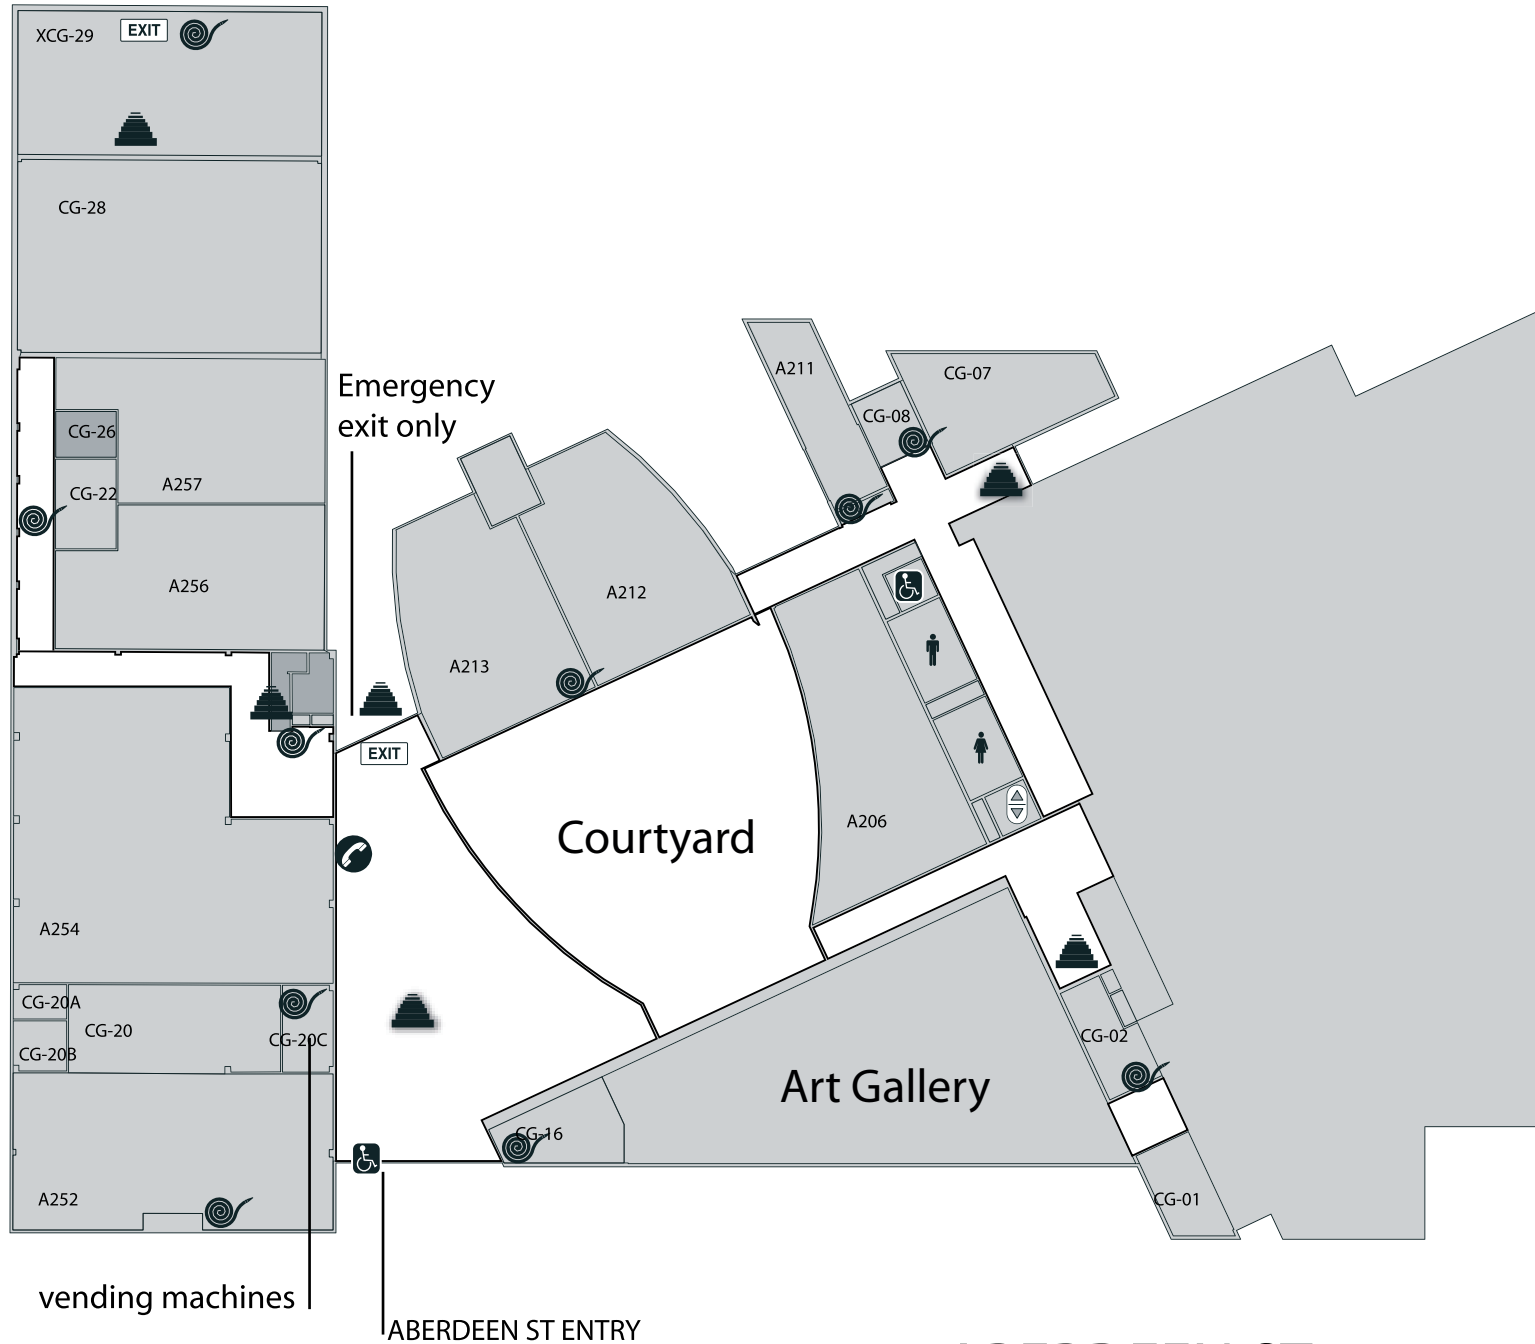

# NEWCASTLE ST

# LEVEL TWO

12 ABERDEEN ST PERTH

BEAUFORT STREET

- Bathroom Facilities
- Canteen
- Disability Access
- Stairs, Lifts
- First Aid
- Escape Door
- Public Phone
- Fire Equipment
- Student Access Areas
- Administrative Rooms

# ABERDEEN ST