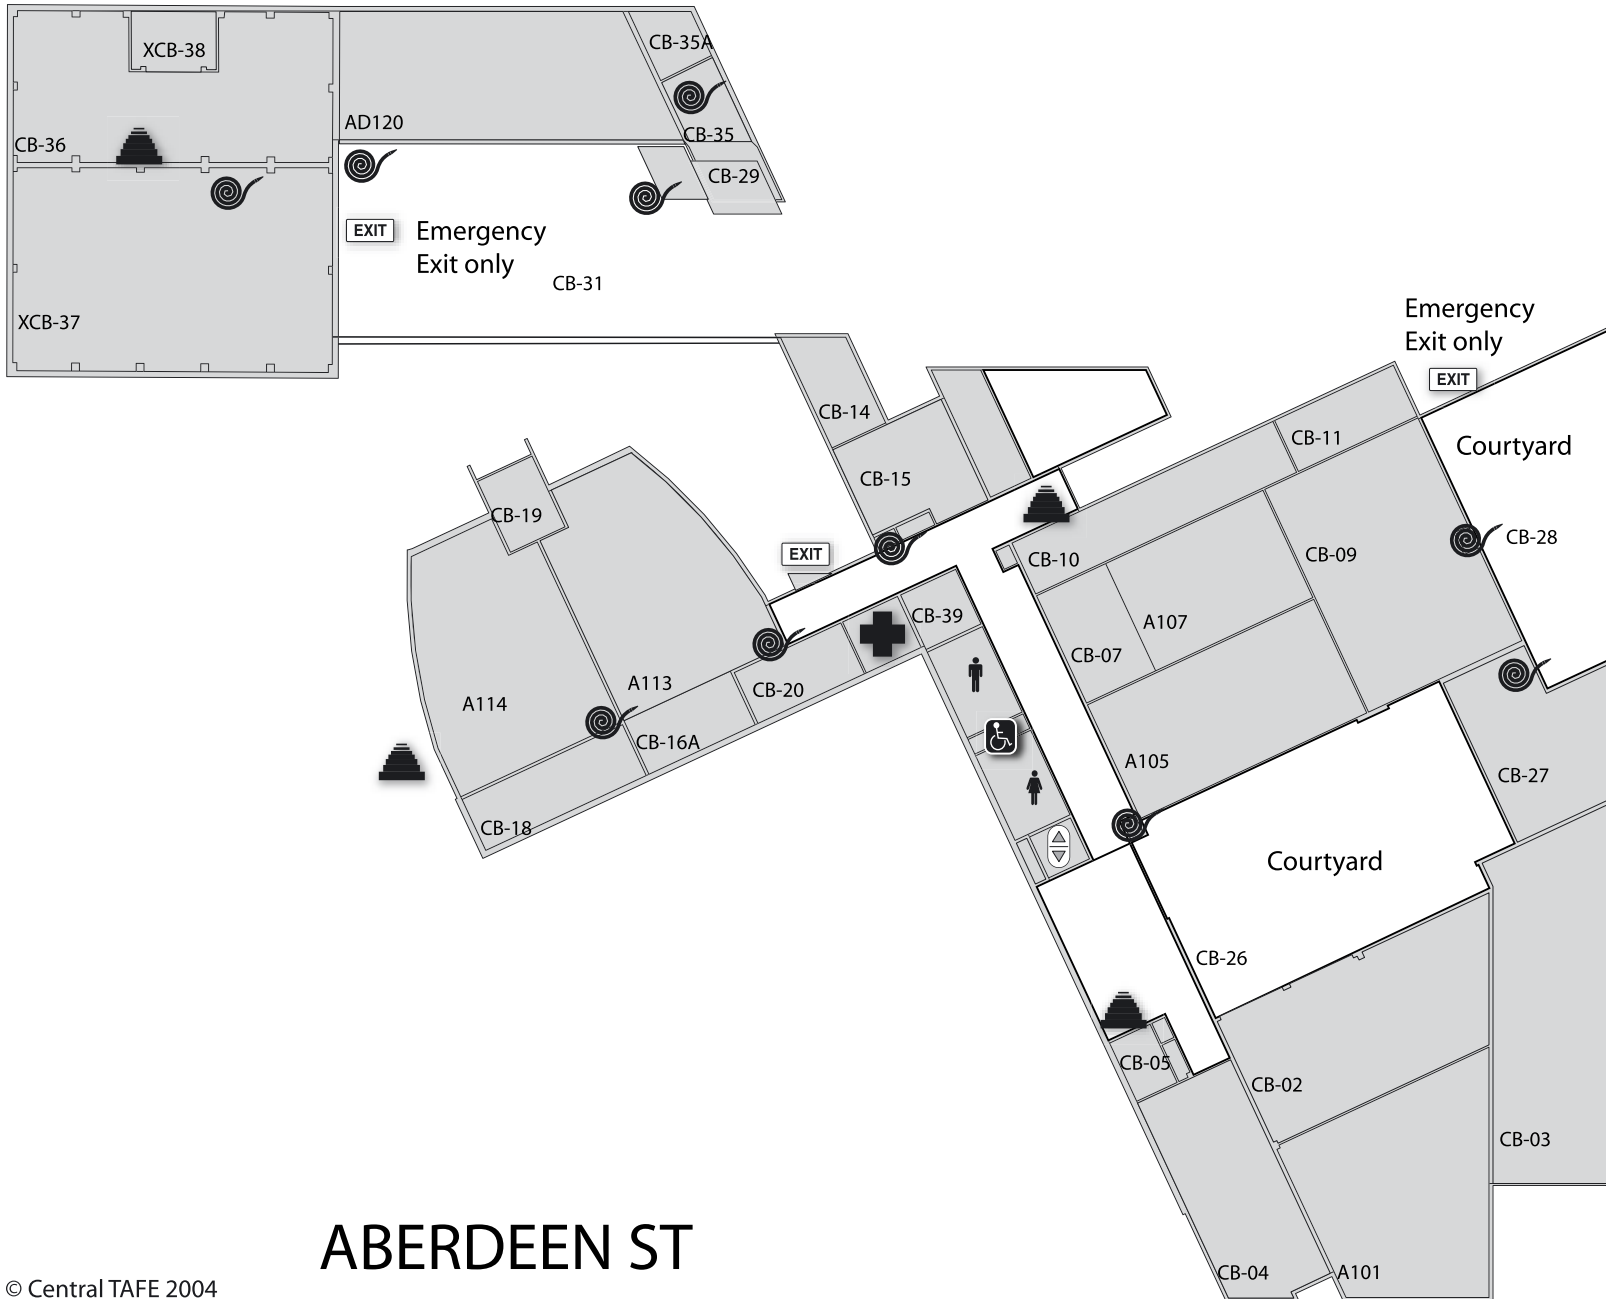

LEVEL ONE

12 ABERDEEN ST PERTH

NEWCASTLE ST

BEAUFORT STREET

ABERDEEN ST

Bathroom Facilities	
Canteen	
Disability Access	
Stairs, Lifts	
First Aid	
Escape Door	
Public Phone	
Fire Equipment	
Student Access Areas	
Administrative Rooms	